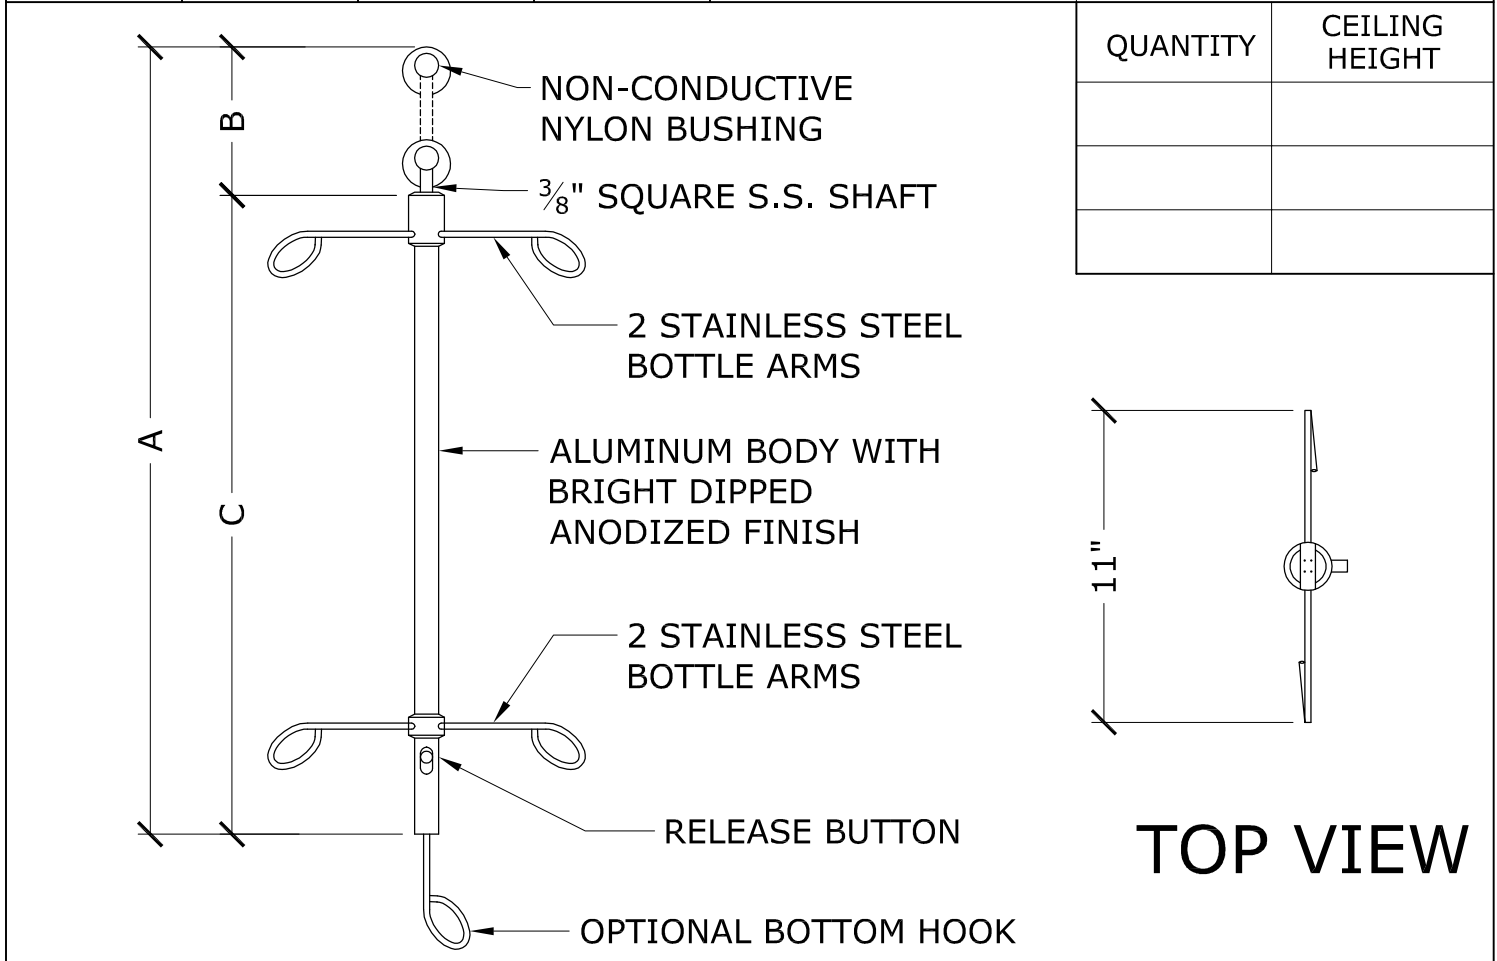

# Model 4000TB Telescoping Bottle Holder

CEILING HEIGHT	FULLY EXTENDED (A)	VERTICAL TRAVEL (B)	CLOSED (C)	BOTTLE HOLDER FEATURES	
				NUMBER OF I.V. HOOKS	4
8'-0"	28"	10"	18"	I.V. HOOK LOCATION	2 TOP, 2 BOTTOM (ON SAME PLANE)
8'-6"	39"	16"	23"		
9'-0"	45"	16"	29"	VERTICAL ADJUSTMENTS	16" TELESCOPING SQUARE SHAFT (10" ADJ. ON 8'-0" C.H.)
9'-6"	51"	16"	35"		
10'-0"	57"	16"	41"		
10'-6"	63"	16"	47"		

QUANTITY	CEILING HEIGHT

**TOP VIEW**

ARCHITECT		DATE	
CONTRACTOR		DATE REV	
DISTRIBUTOR		DRAWN BY	
PROJECT		JOB #	
		SHEET	