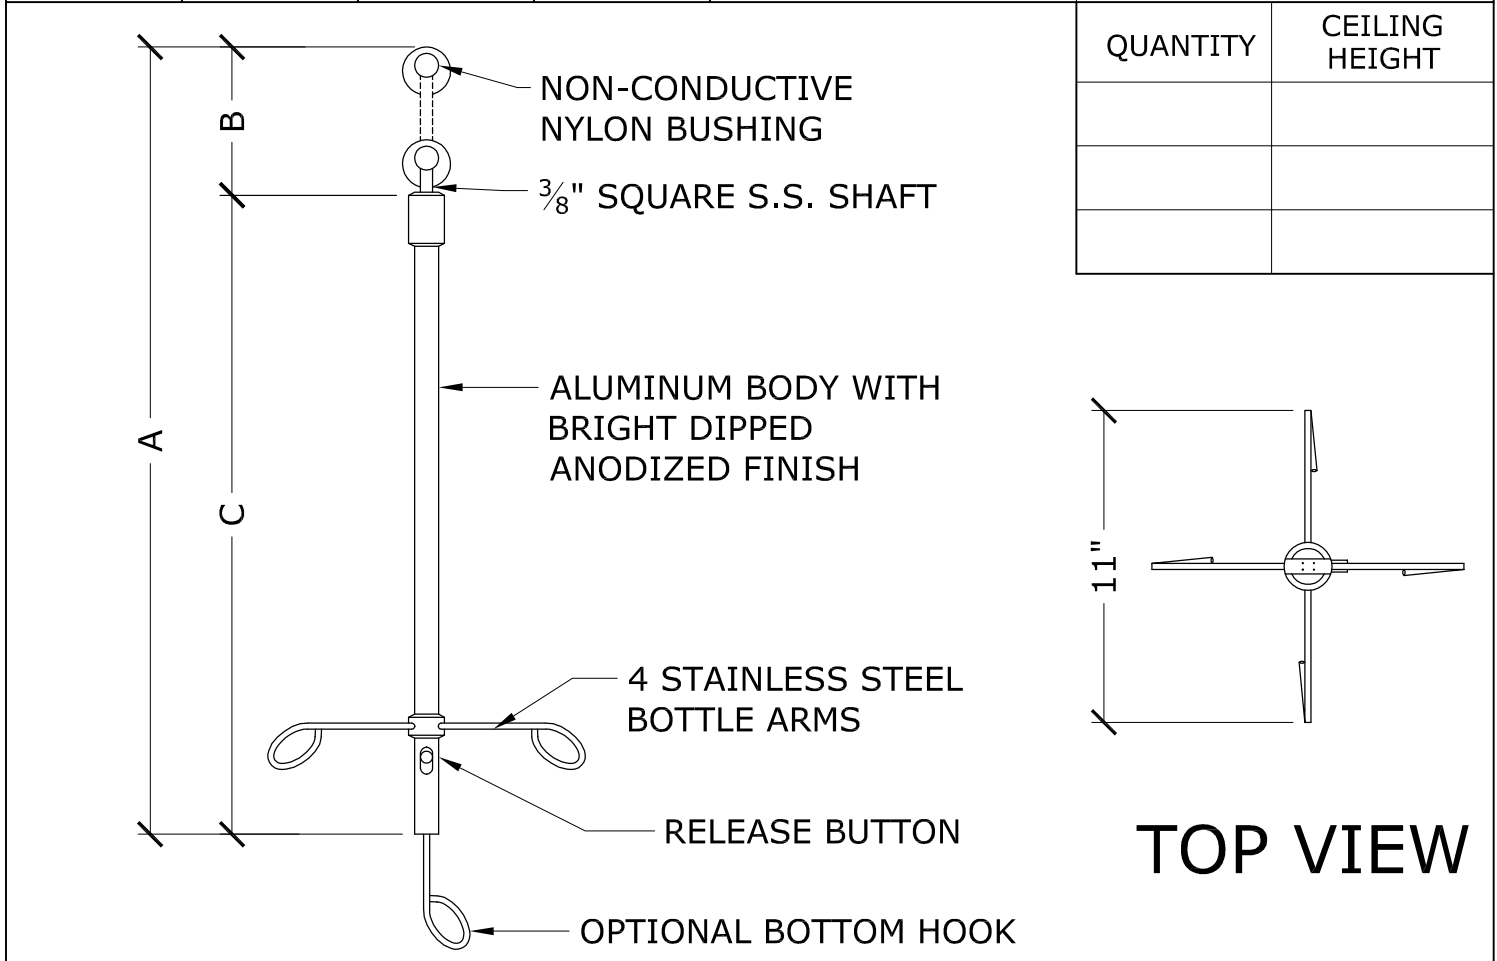

Model 4000B Telescoping Bottle Holder

CEILING HEIGHT	FULLY EXTENDED (A)	VERTICAL TRAVEL (B)	CLOSED (C)	BOTTLE HOLDER FEATURES	
				NUMBER OF I.V. HOOKS	4
8'-0"	28"	10"	18"	I.V. HOOK LOCATION	BOTTOM
8'-6"	39"	16"	23"		
9'-0"	45"	16"	29"	VERTICAL ADJUSTMENTS	16" TELESCOPING SQUARE SHAFT (10" ADJ. ON 8'-0" C.H.)
9'-6"	51"	16"	35"		
10'-0"	57"	16"	41"		
10'-6"	63"	16"	47"		

QUANTITY	CEILING HEIGHT

TOP VIEW

ARCHITECT		DATE	
CONTRACTOR		DATE REV	
DISTRIBUTOR		DRAWN BY	
PROJECT		JOB #	
		SHEET	